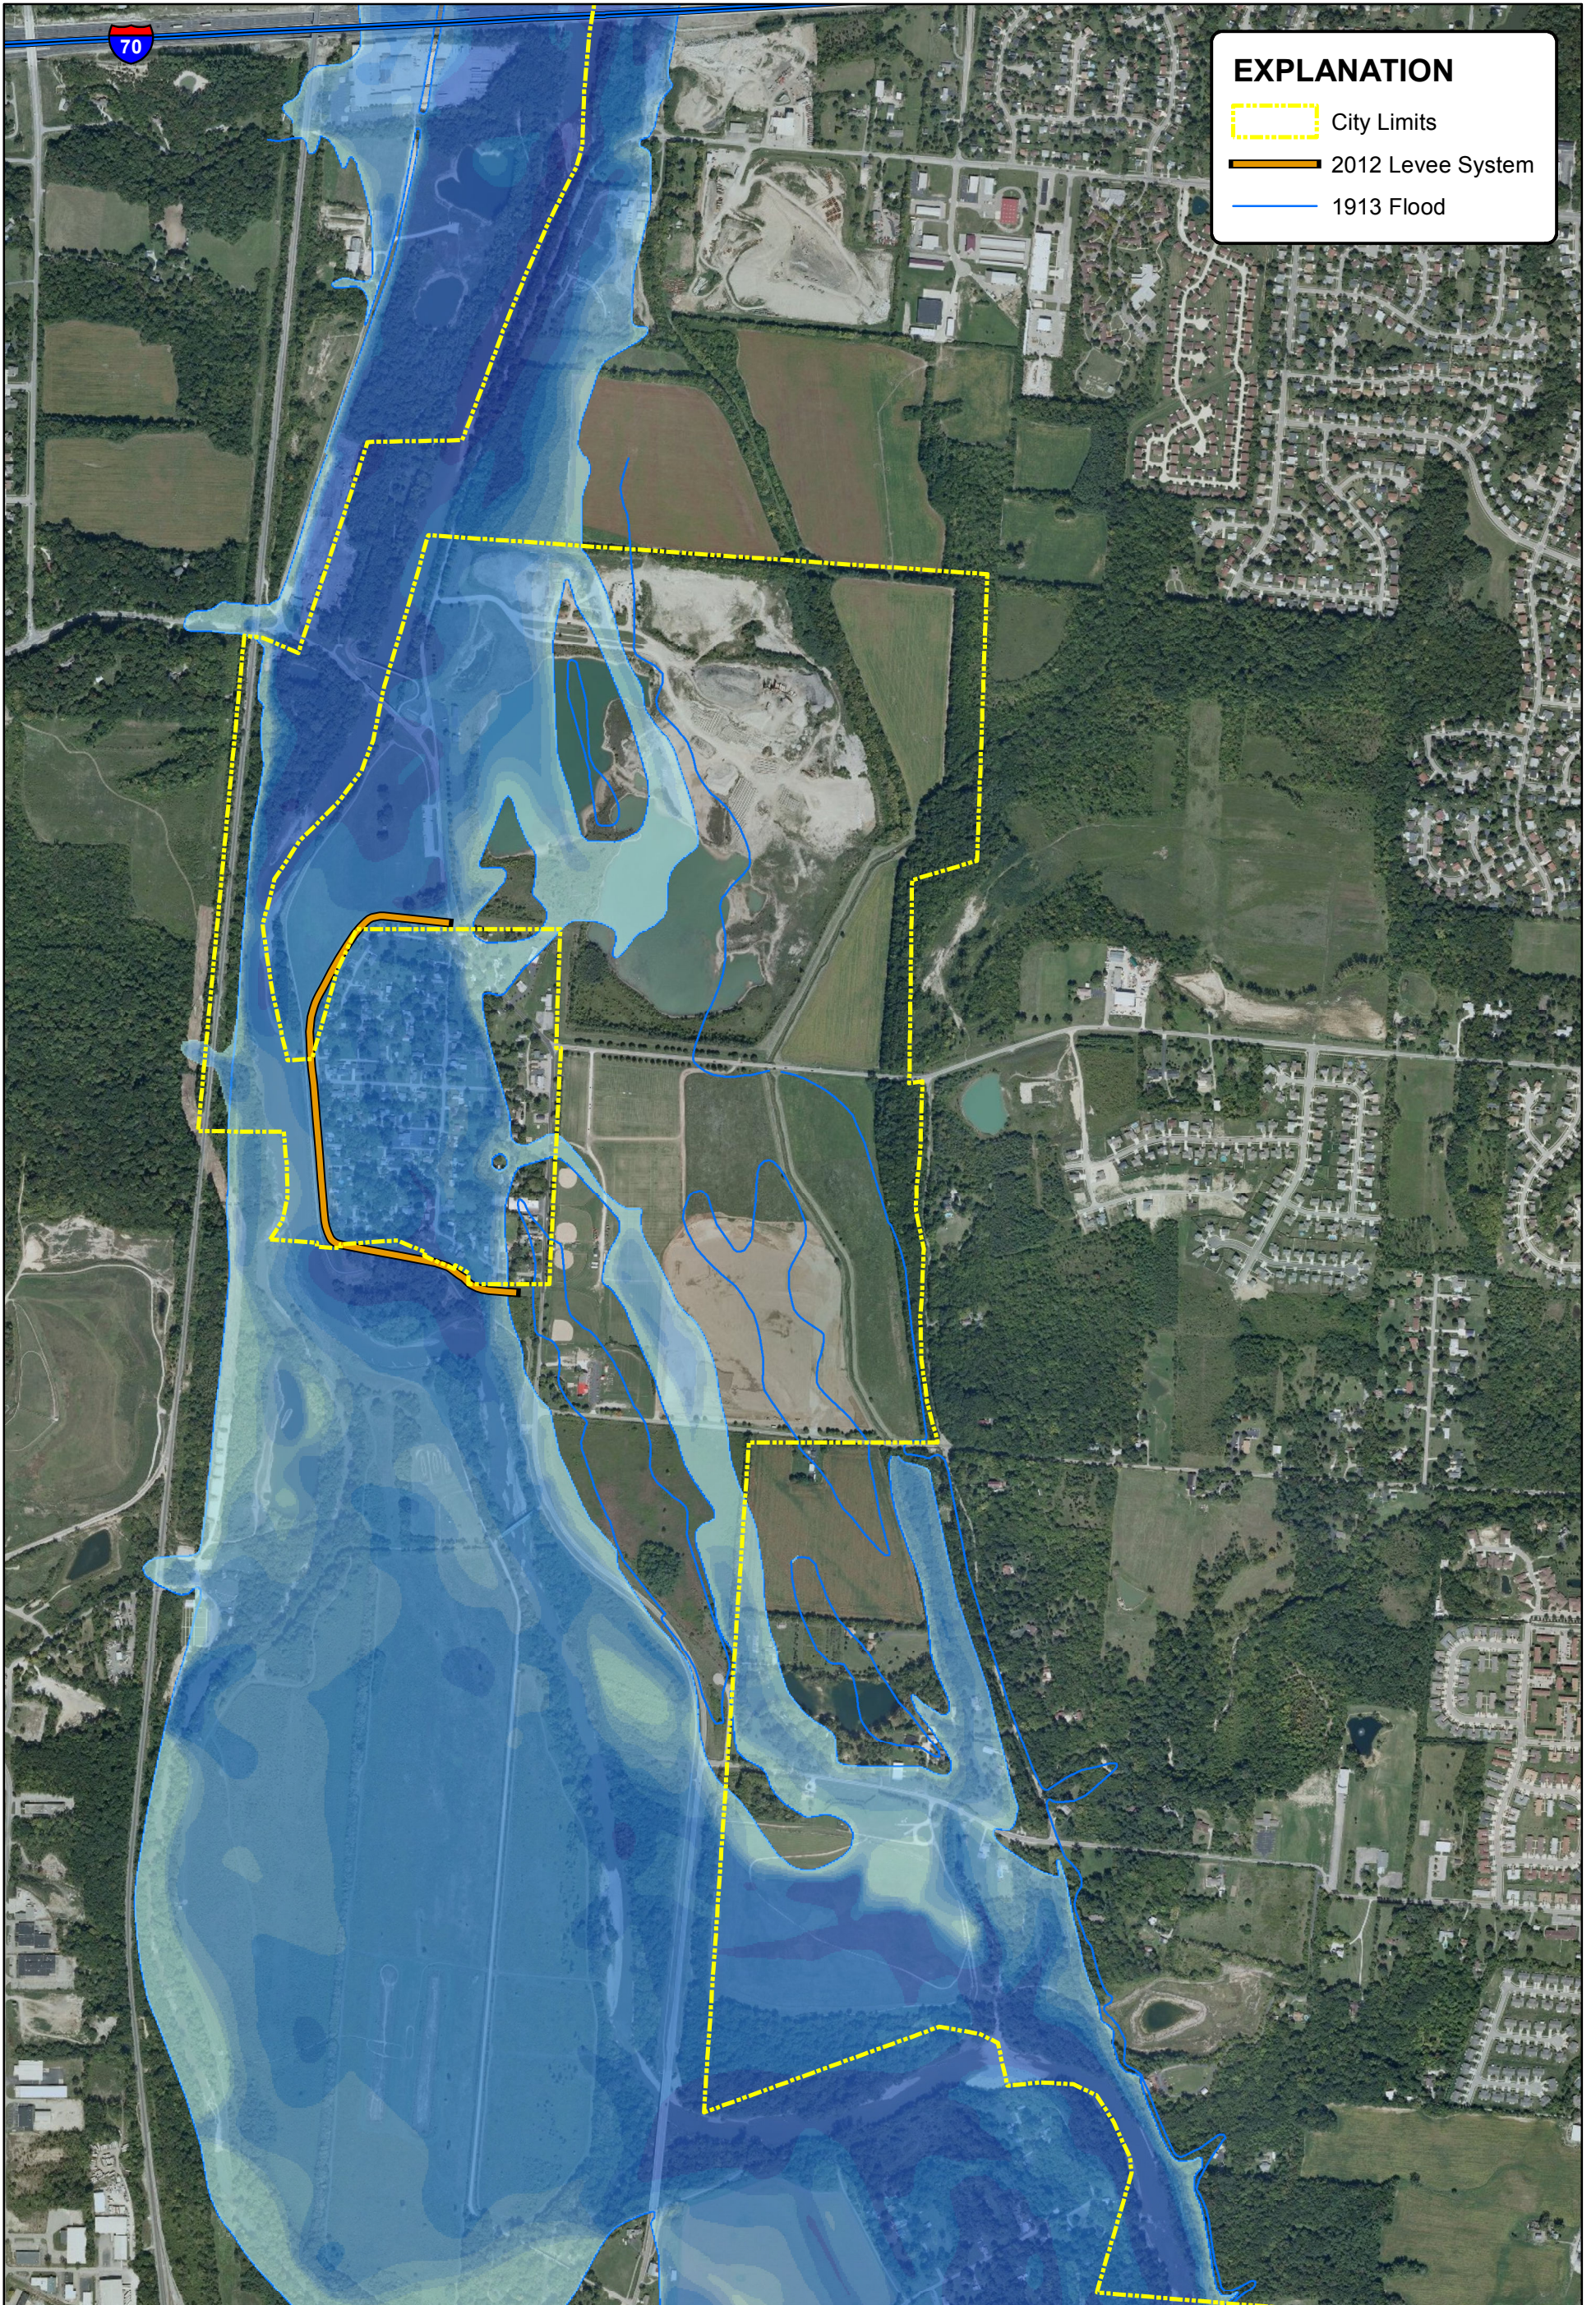

Areas of Huber Heights, Ohio Affected by 1913 Flood

0 500 1,000 2,000 3,000 4,000 Feet