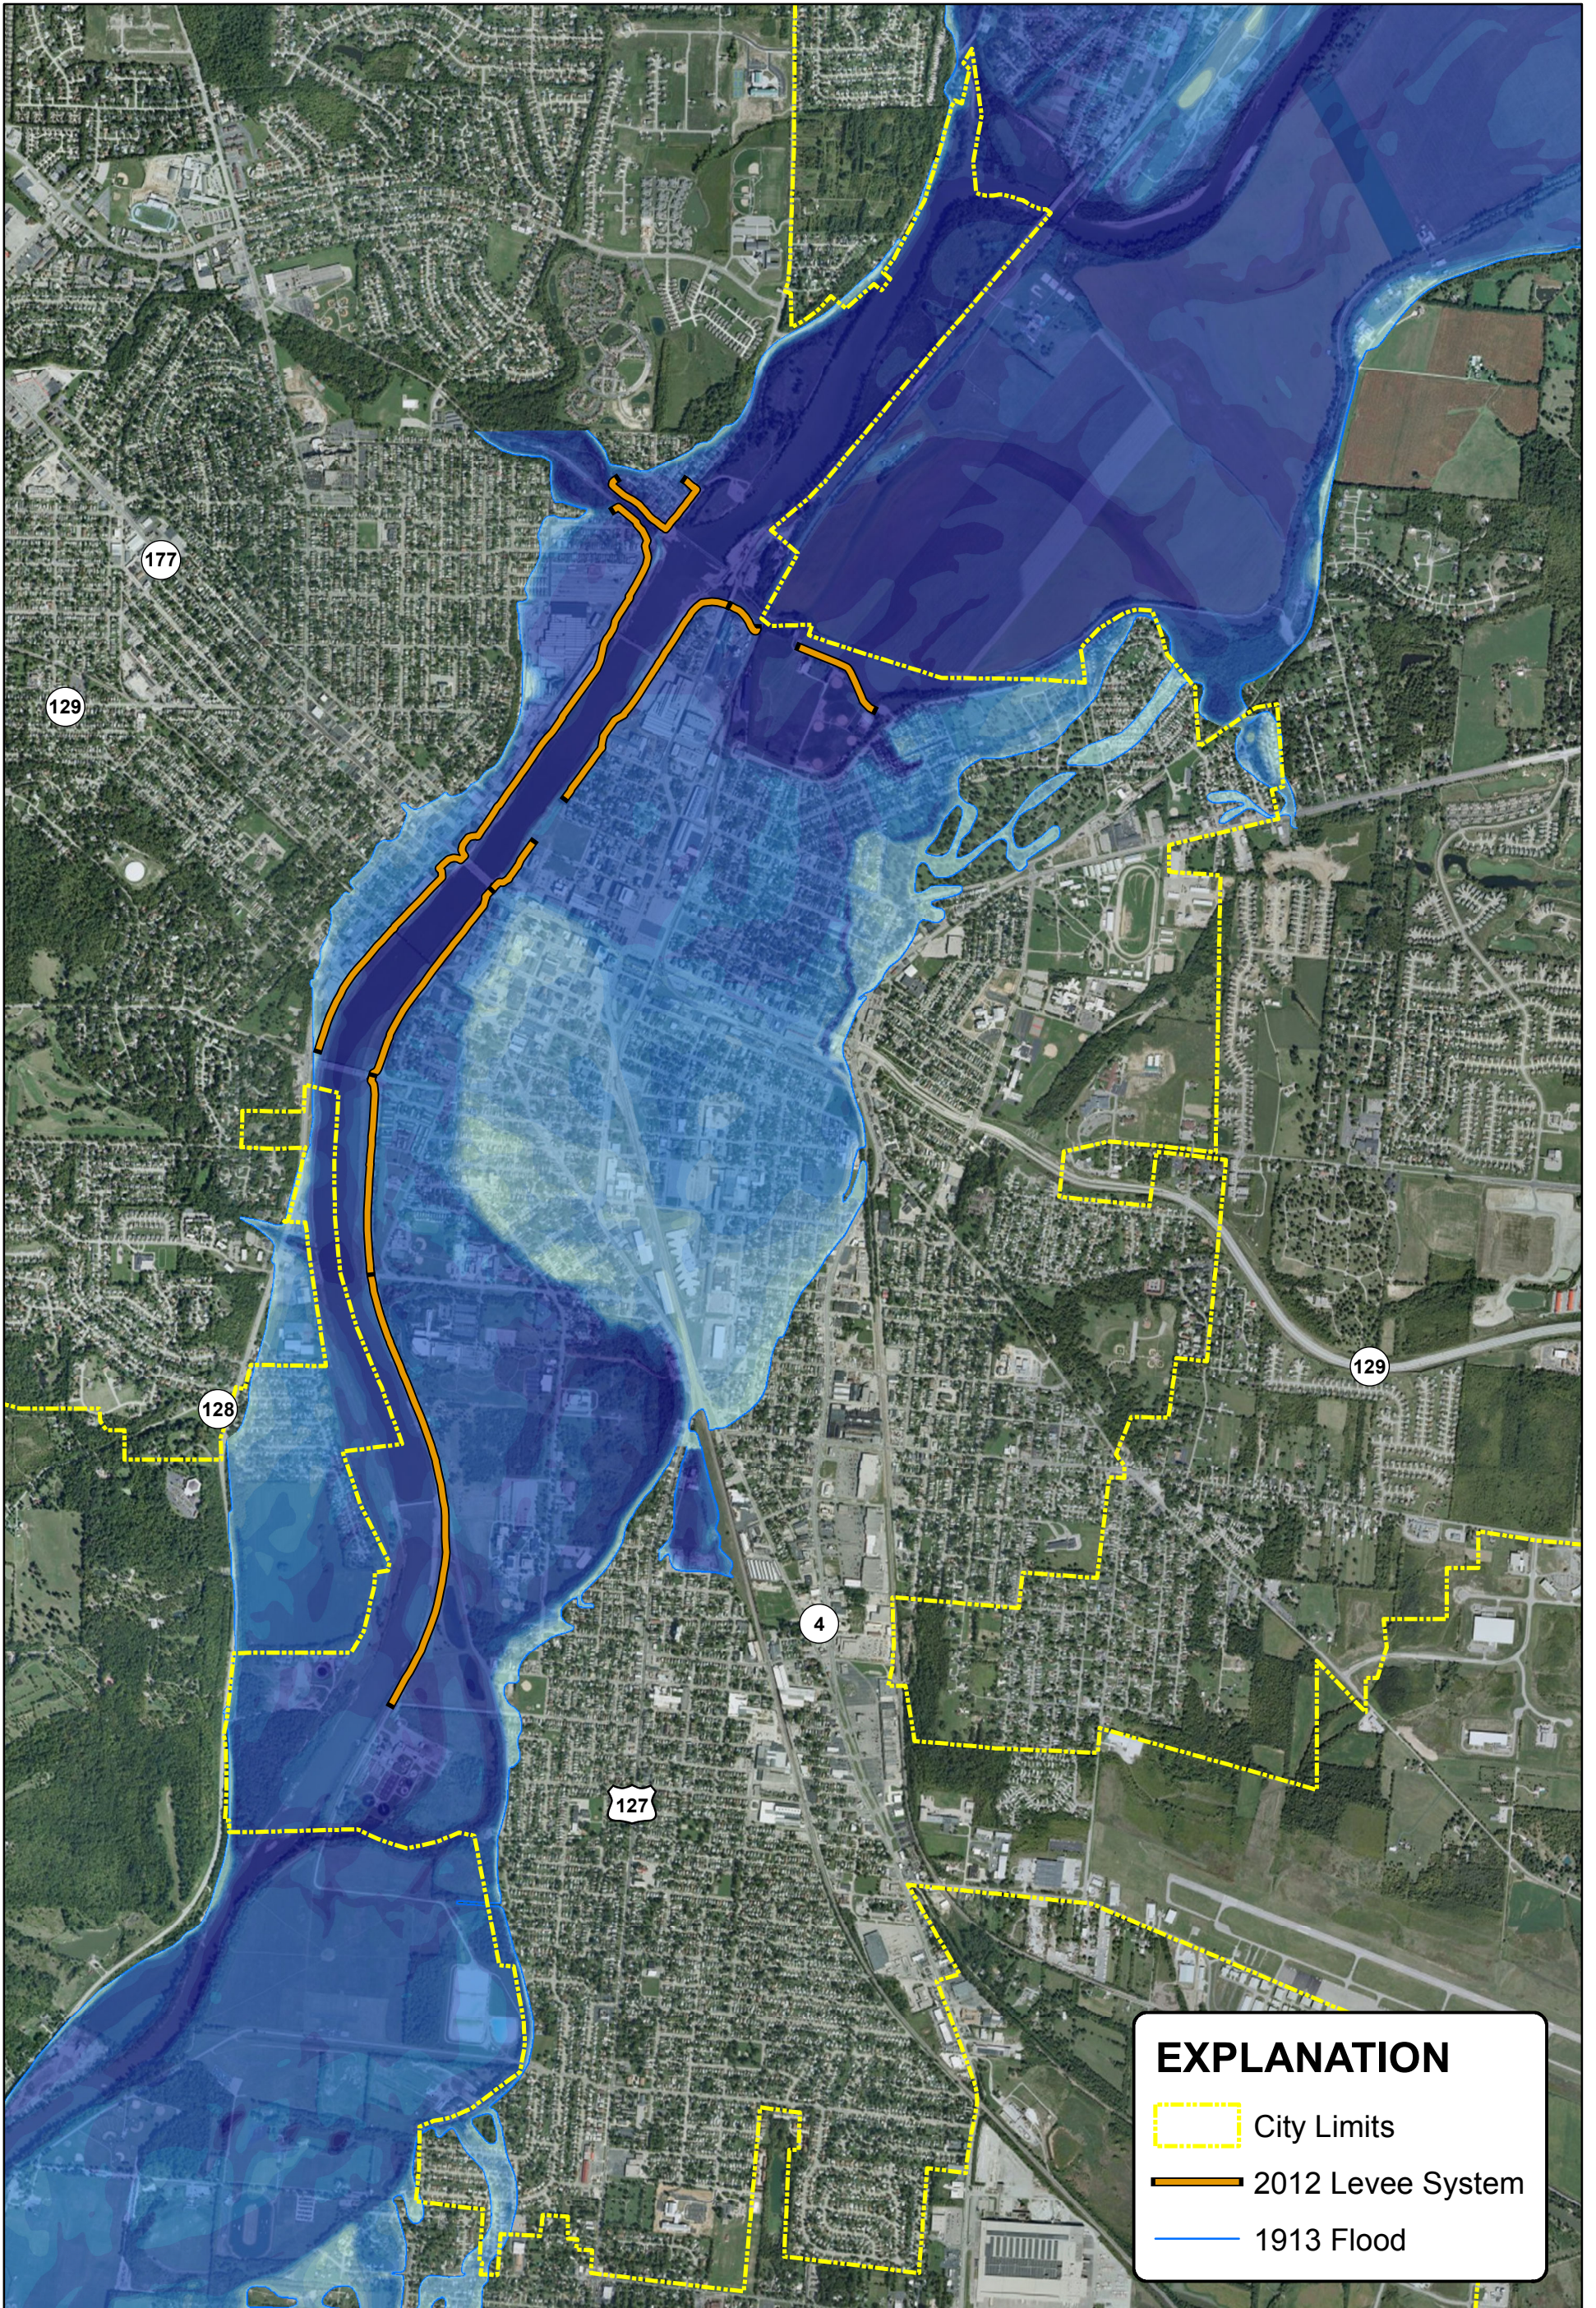

# Areas of Hamilton, Ohio Affected by 1913 Flood

**EXPLANATION**

-  City Limits
-  2012 Levee System
-  1913 Flood

0 1,000 2,000 4,000 6,000 8,000 Feet